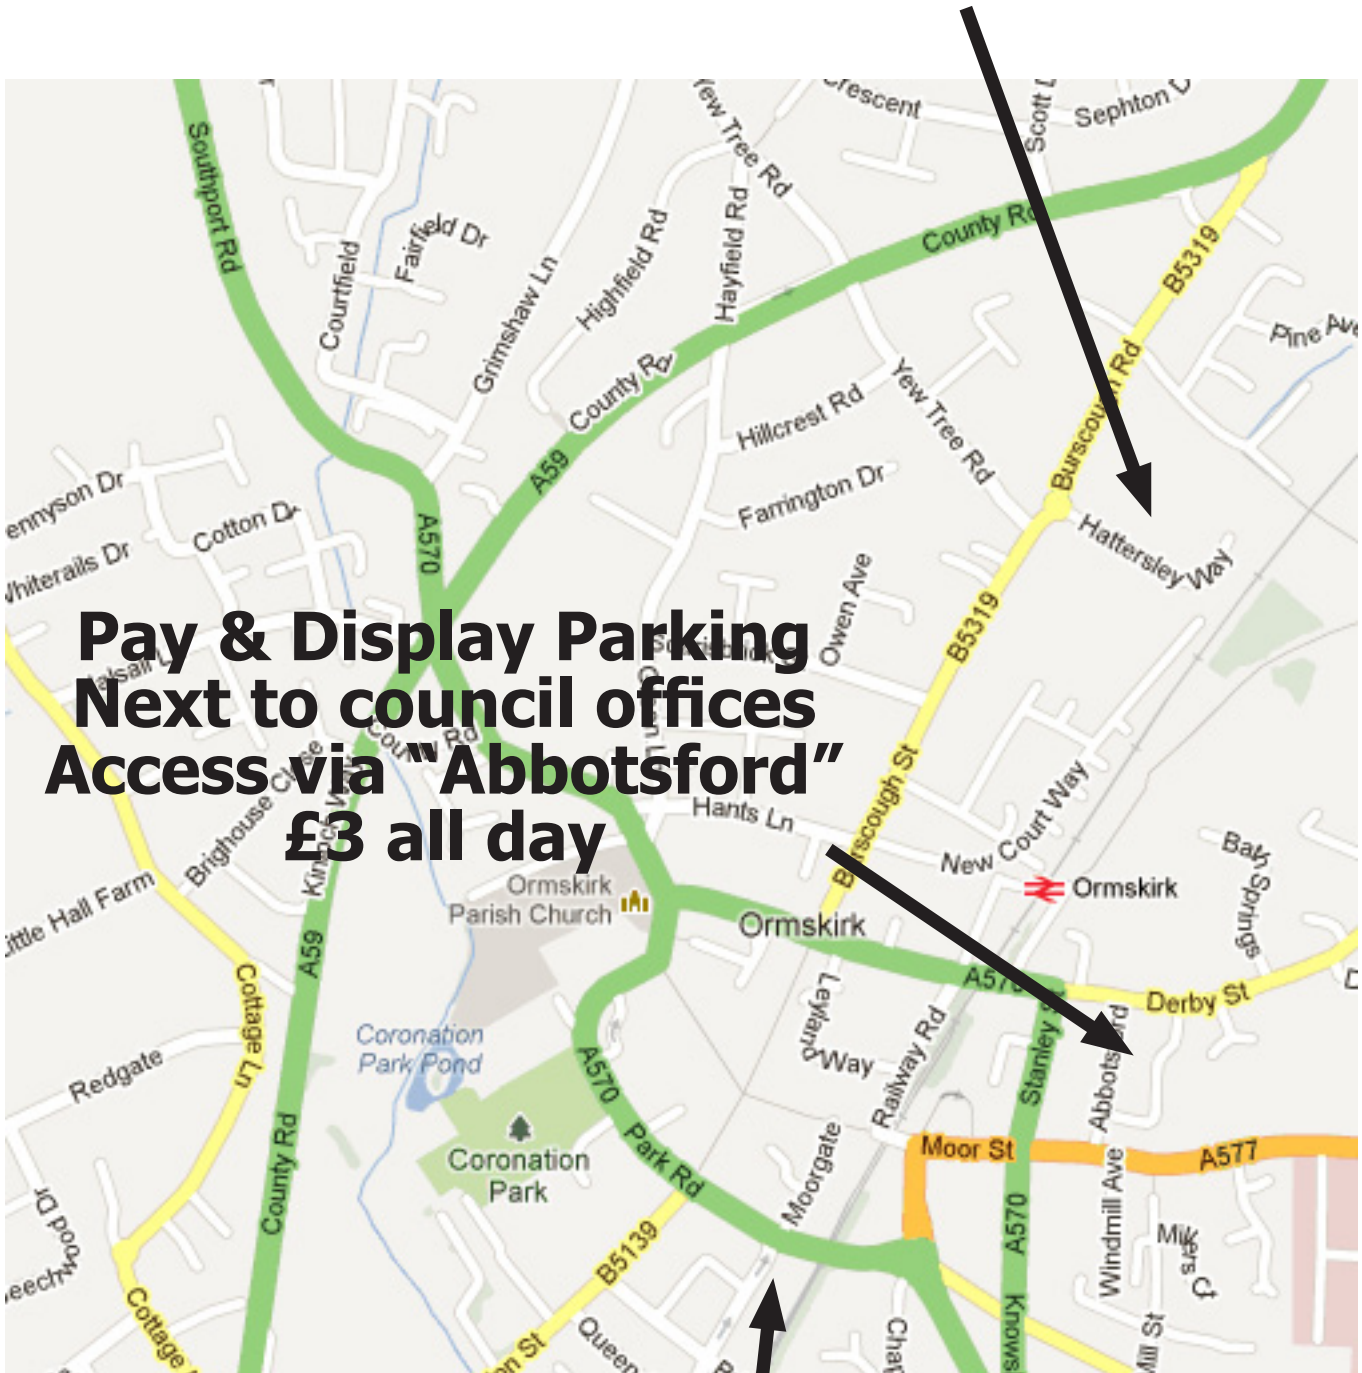

**Ormskirk
Christadelphians**
.org.uk

Study & Serve Day

Morning Study: "Lessons From The Lakeside"

Bro. Jon Hale (Crewe)

Evening Session: The Work of the CIL

Saturday 13th July 2013 (God Willing)

9:30 am	Arrive & Coffee	12:45 pm	Lunch
10:00 am	Session 1	2:00 pm	Billing
	"The boy who shared his lunch"	5:00 pm	Tea
11:00 am	Coffee Break	6:30 pm	CIL Presentation
11:30 am	Session 2	7:30 pm	Finish
	"The man who walked on water"		

Please feel free to come to all or part of the day. For catering purposes, if you do intend to attend could you please let Bro. Andrew Fenner know.
(mail@andrewfenner.com - 07774-840172)

All day parking is available for free at Halfords on Burscough Road. It's approx a 15-20 min walk but transport from the car park to the room will be available. Alternatively you can park all day for £3 at the council car park. (see map overleaf)

**Free Parking
Halfords, Burscough Road
Ormskirk, L39 2XF**

**Pay & Display Parking
Next to council offices
Access via "Abbotsford"
£3 all day**

**Ormskirk Christadelphians, Moorgate
Ormskirk, L39 4RT**